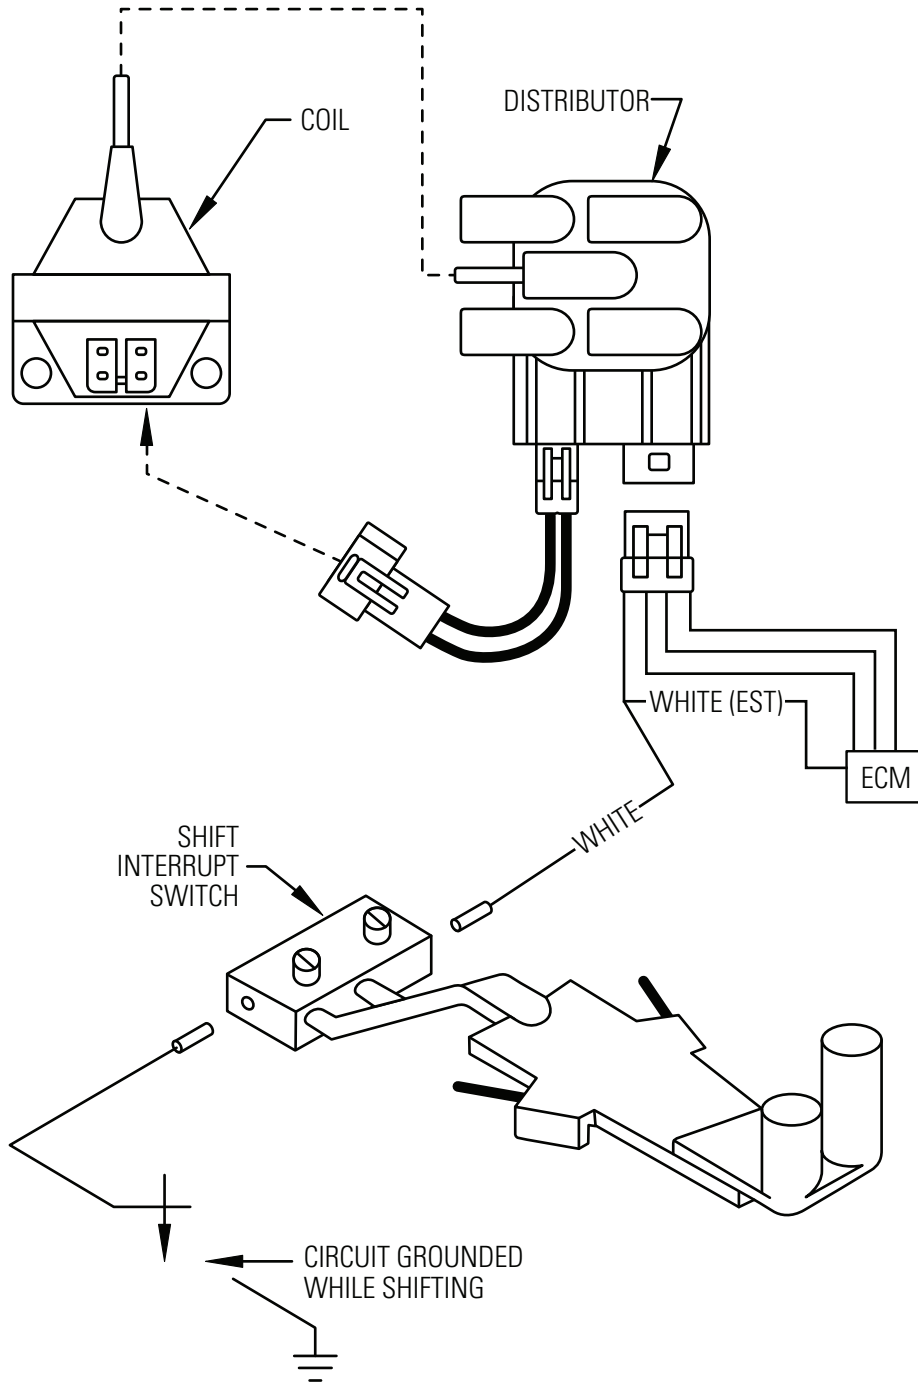

# TBI Shift Interrupt SHIFT CUTOUT WIRING DIAGRAM

Delco E.S.T. Distributor

# Initial Timing Jumper

Delco E.S.T. Distributor

16

# Carbureted Shift Assist SHIFT CUTOUT WIRING DIAGRAM

(Mercury & Early O.M.C.) Delco E.S.T. Distributor