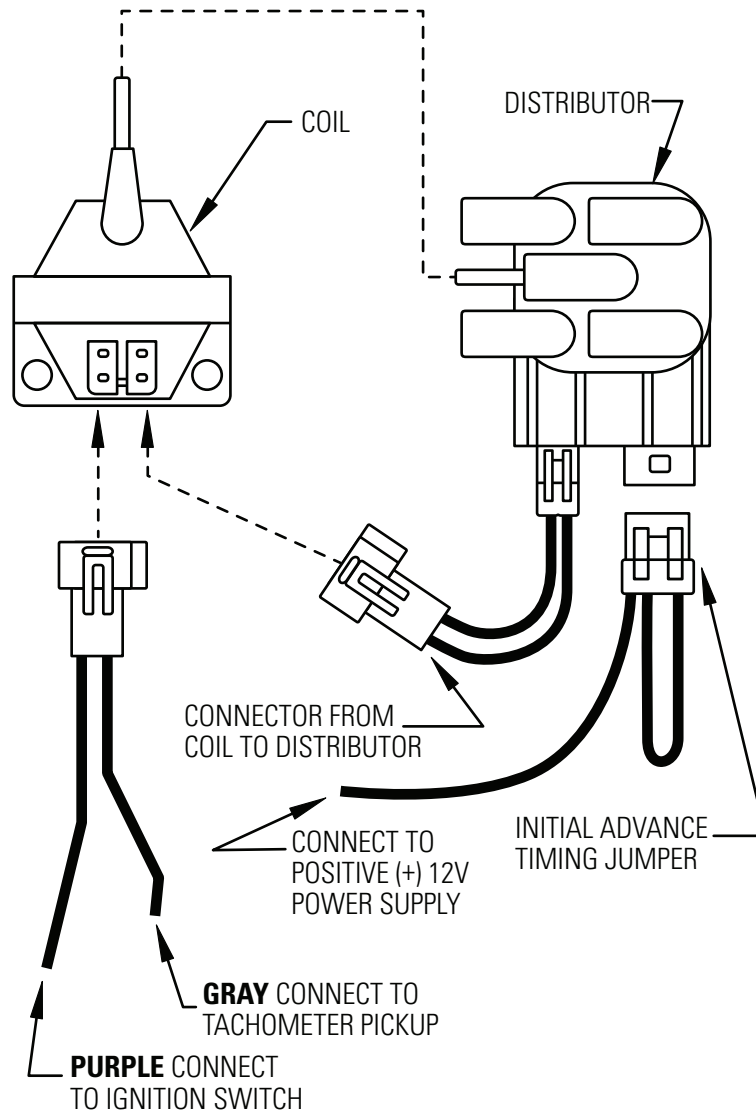

# TBI Shift Interrupt SHIFT CUTOUT WIRING DIAGRAM

Delco E.S.T. Distributor

# Initial Timing Jumper

Delco E.S.T. Distributor

16

# Carbureted Shift Assist SHIFT CUTOUT WIRING DIAGRAM

(Mercury & Early O.M.C.) Delco E.S.T. Distributor