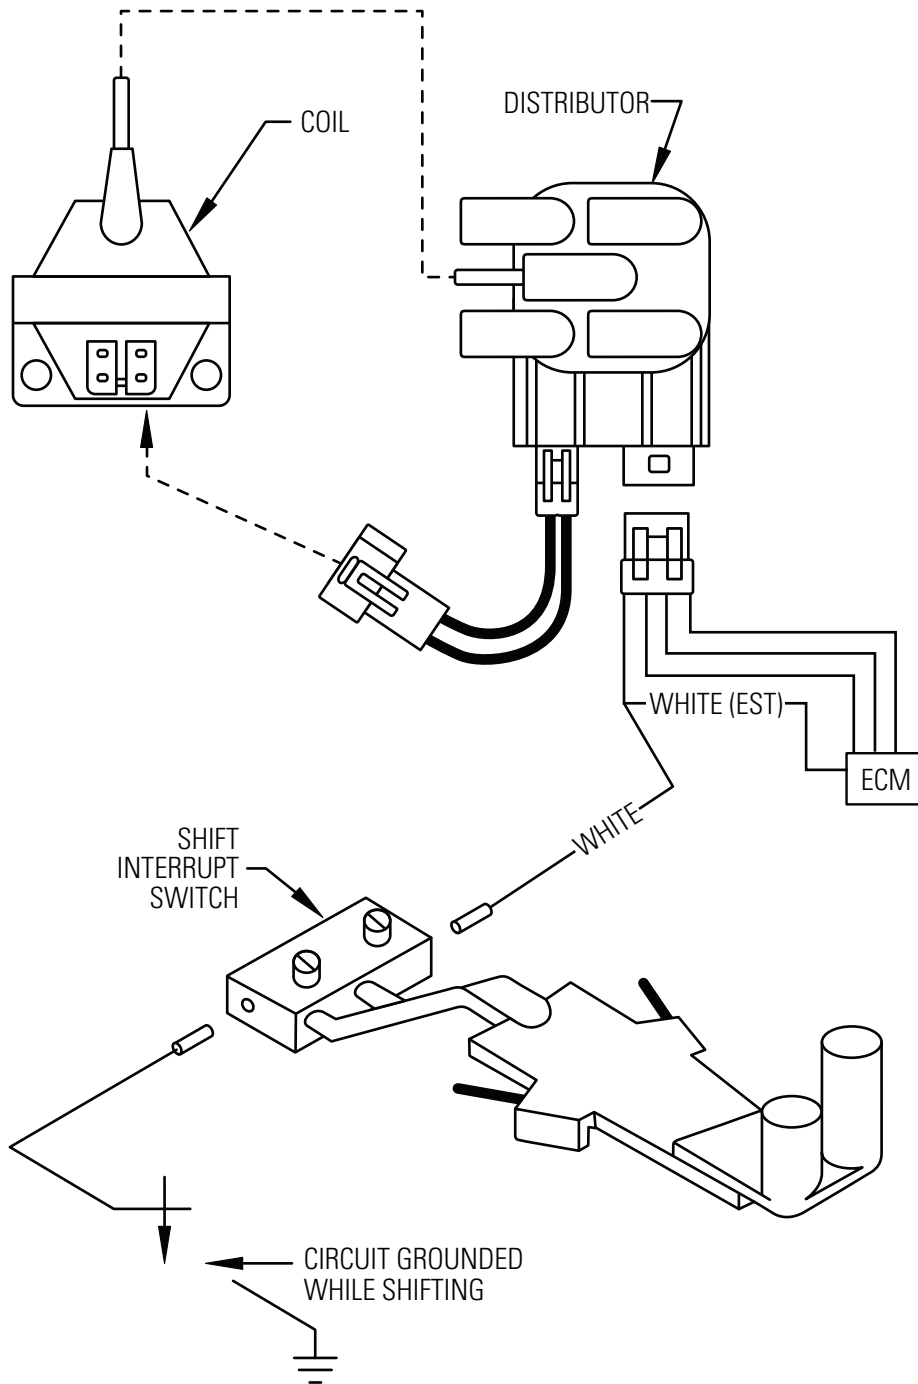

18

TBI Shift Interrupt SHIFT CUTOUT WIRING DIAGRAM

Delco E.S.T. Distributor

Initial Timing Jumper

Delco E.S.T. Distributor

16

Carbureted Shift Assist SHIFT CUTOUT WIRING DIAGRAM

(Mercruiser & Early O.M.C.) Delco E.S.T. Distributor