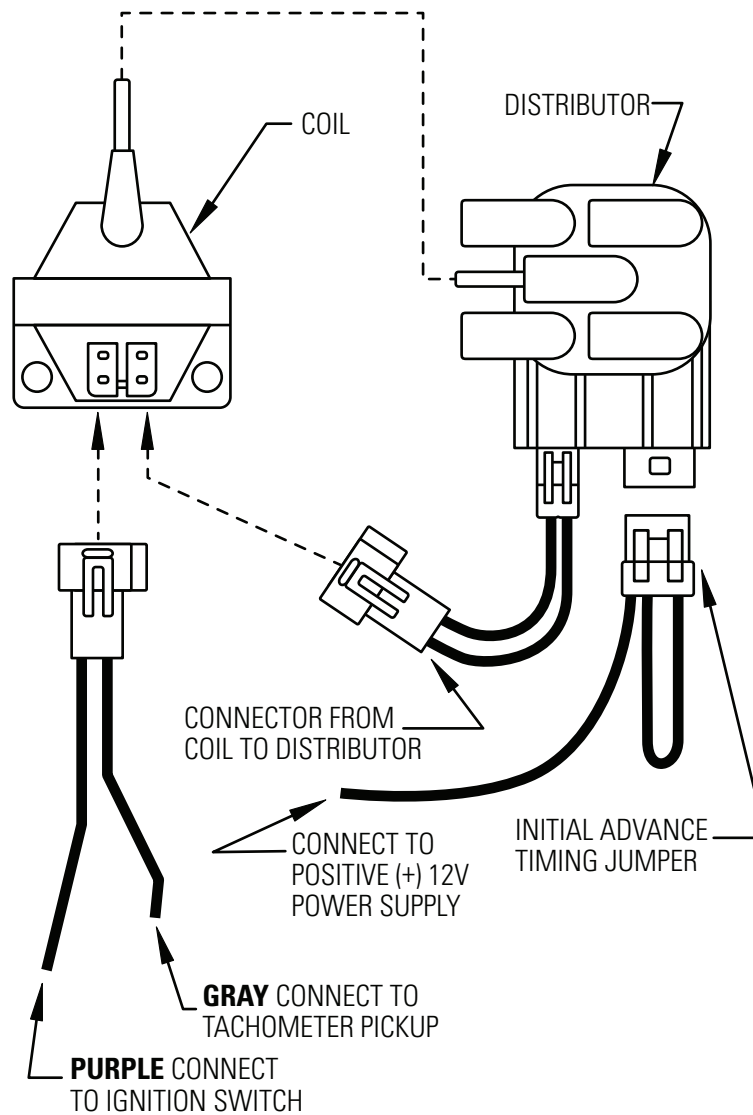

18

TBI Shift Interrupt SHIFT CUTOUT WIRING DIAGRAM

Delco E.S.T. Distributor

Initial Timing Jumper

Delco E.S.T. Distributor

16

Carbureted Shift Assist SHIFT CUTOUT WIRING DIAGRAM

(Mercruiser & Early O.M.C.) Delco E.S.T. Distributor